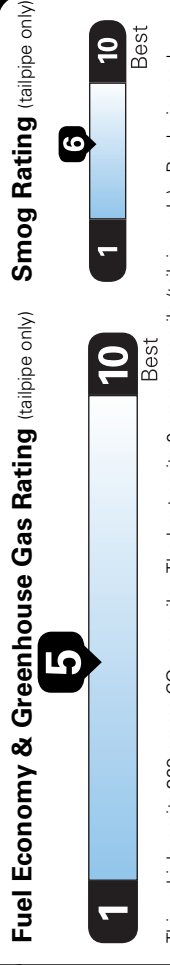

1. **Safety & Security**
2. Tire Pressure Monitoring System (TPMS) with tire fill notification
   - Forward Collision Mitigation (FCM) with pedestrian detection
   - Driver Attention Alert (DAA)
   - MI-PILOT Assist w/ Navi-link Adaptive Lane
   - Cruise Control (ACC) with Stop & Go Lane
   - Keep Assist (LKA) Lane
   - Departure Prevention (LDP) Traffic
   - Sign Recognition (TSR)
   - Blind Spot Warning (BSW) w/ Lane Change Assist (LCA)
   - Rear Cross Traffic Alert (RCTA)

1. **Safety & Security (cont'd)**
2. Rear Automatic Emergency Braking (Rear AEB)
   - Lane Departure Warning (LDW)
   - LATCH (Lower Anchors and Tethers for Children) for 2nd row
   - Rear seat alert
   - 11 airbags

Total Additional Equipment:	MSRP*:	$39,645.00
Subtotal:	MSRP*:	$1,760.00
Destination/Handling:	MSRP*:	$41,405.00
Total MSRP*:	MSRP*:	$1,795.00
	MSRP*:	$43,200.00

*MSRP (Manufacturer's Suggested Retail Price)

EPA DOT Fuel Economy and Environment

Fuel Economy
27 MPG
combined city/hwy
26 city
30 highway
3.7 gallons per 100 miles

You spend $750 more in fuel costs over 5 years compared to the average new vehicle.

Small SUVs range from 14 to 125 MPG. The best vehicle rates 146 MPGe.

Annual fuel COST
$1,850

This vehicle emits 329 grams CO₂ per mile. The best emits 0 grams per mile (tailpipe only). Producing and distributing fuel also create emissions; learn more at fueleconomy.gov.

Actual results will vary for many reasons, including driving conditions and how you drive and maintain your vehicle. The average new vehicle gets 29 MPG and costs $8500 to fuel over 5 years. Cost estimates are based on 15000 miles per year at $3.30 per gallon. MPGe is miles per gasoline gallon equivalent. Vehicle emissions are a significant cause of climate change and smog.

fueleconomy.gov
Calculate personalized estimates and compare vehicles

10-year LIMITED POWERTRAIN WARRANTY
100,000-mile
7 YEAR / 100,000 MILE ANTI-CORROSION/PERFORATION POWERTRAIN
5 YEAR / UNLIMITED MILE BUMPER-TO-BUMPER ROADSIDE ASSISTANCE
*See participating Retailer for Limited Warranty and Roadside Assistance terms and conditions.

Parts Content Information
For vehicles in this carline:
U.S./Canadian Parts Content: **0%**
Major Sources of Foreign Parts Content: **JAPAN 100%**
For this vehicle:
Final Assembly Point: **OKAZAKI, JAPAN**
Country of Origin: **JAPAN**
Engine: **JAPAN**
Transmission: **JAPAN**
Note: Parts content does not include final assembly, distribution, or other non-parts costs.

GOVERNMENT 5-STAR SAFETY RATINGS
To be Rated
Overall Vehicle Score
Based on the combined ratings of frontal, side and rollover. Should ONLY be compared to other vehicles of similar size and weight.
To be Rated
Frontal Crash
Driver Passenger
Based on the risk of injury in a frontal impact. Should ONLY be compared to other vehicles of similar size and weight.
To be Rated
Side Crash
Front seat Rear seat
Based on the risk of injury in a side impact.
To be Rated
Rollover
Based on the risk of rollover in a single-vehicle crash.

Star ratings range from 1 to 5 stars (★ ★ ★ ★ ★) with 5 being the highest.
Source: National Highway Traffic Safety Administration (NHTSA).
www.safercar.gov or 1-888-327-4236

Cumulative Accessory Weight is 49.3 lbs

Method of Transport: TRUCK
Plant/Port of Entry: BALTIMORE, MD
VIN : JA4J4VAB37Z032635
Route Code : TBS

Gasoline, license and title fees, applicable federal, state and local taxes and dealer and distributor installed options and accessories are not included in the manufacturer's suggested retail price. This label has been applied to this vehicle pursuant to federal law and cannot be moved or altered prior to delivery to the ultimate purchaser.